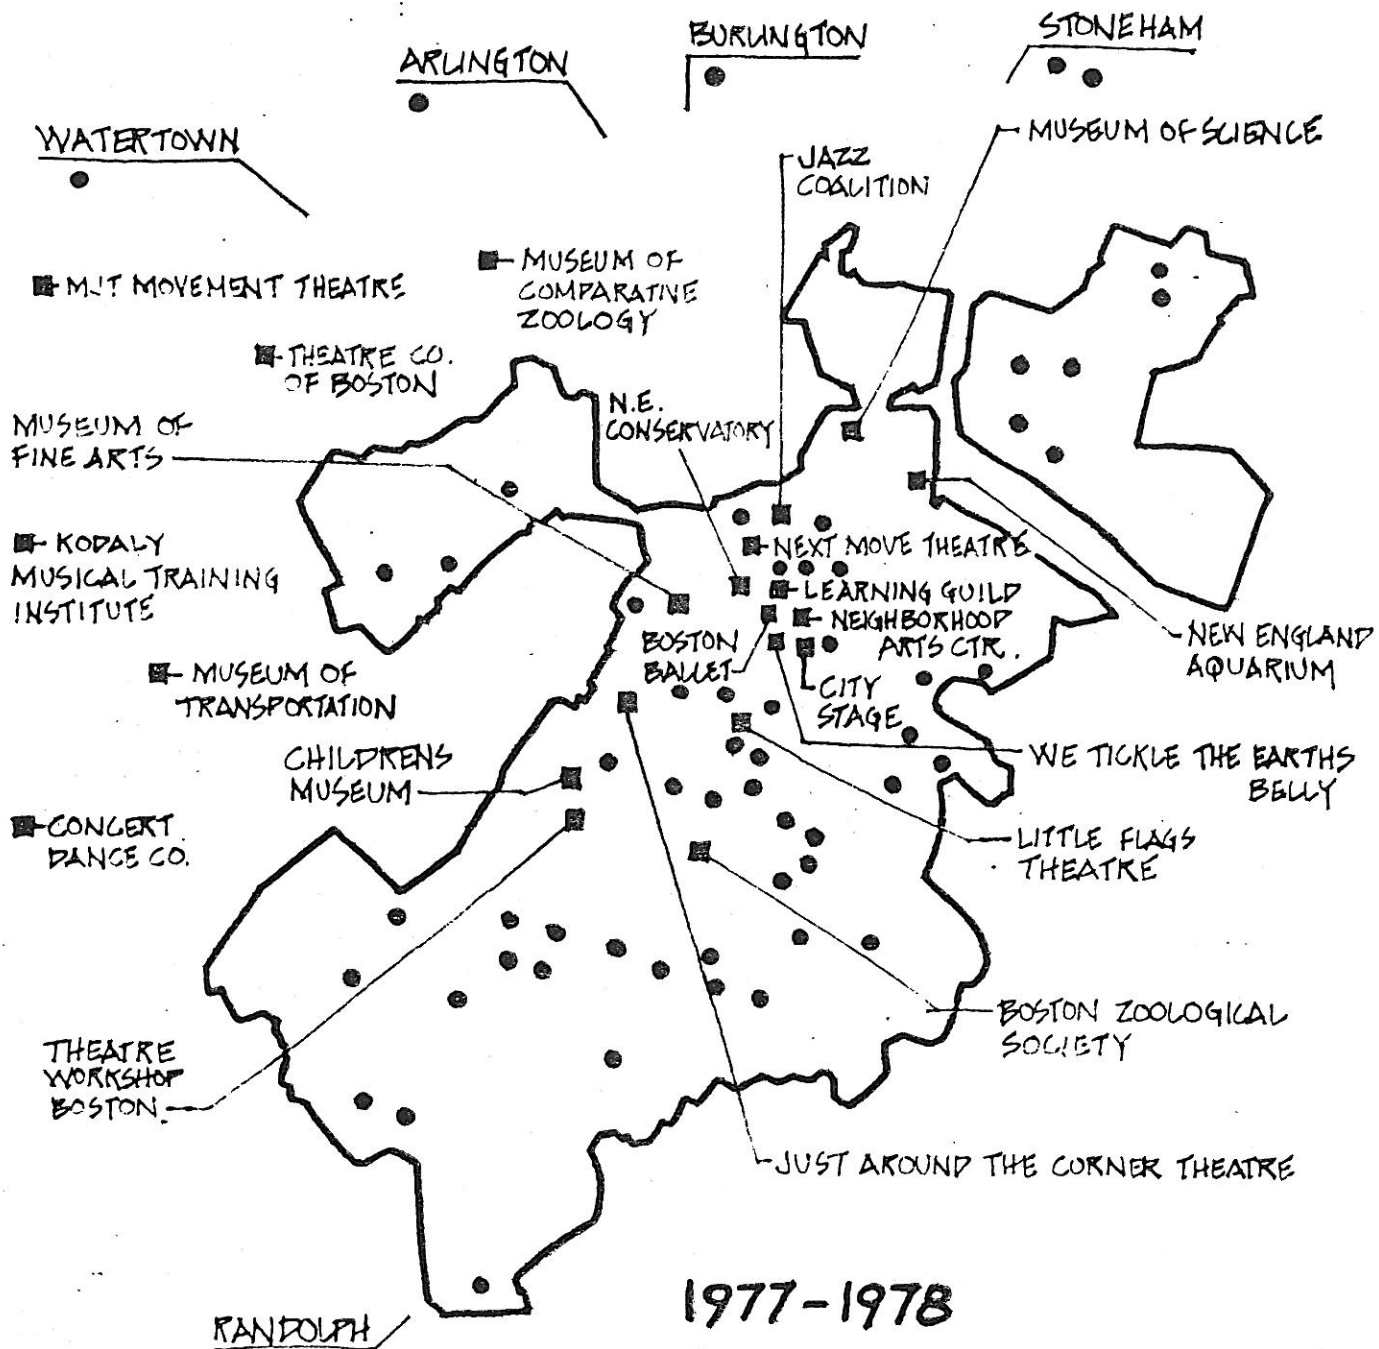

EDUCATIONAL COLLABORATIONS BETWEEN SCHOOLS & CULTURAL INSTITUTIONS IN BOSTON

- 52 BOSTON SCHOOLS
- 9 METROPOLITAN SCHS.
- 22 CULTURAL INSTS.

**The Cultural
Education
Collaborative**

229 Berkeley St Boston Ma 02116 617-267-6254